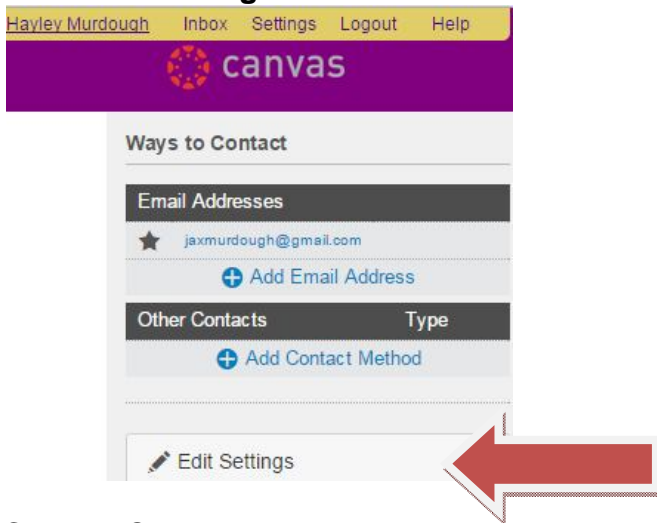

Changing your password in Canvas

Log into Canvas and select **Setting** in upper right hand corner.

Click **Edit Settings**:

Click on **Change password**, type in old password, then new password (twice). Click **Update Settings**.